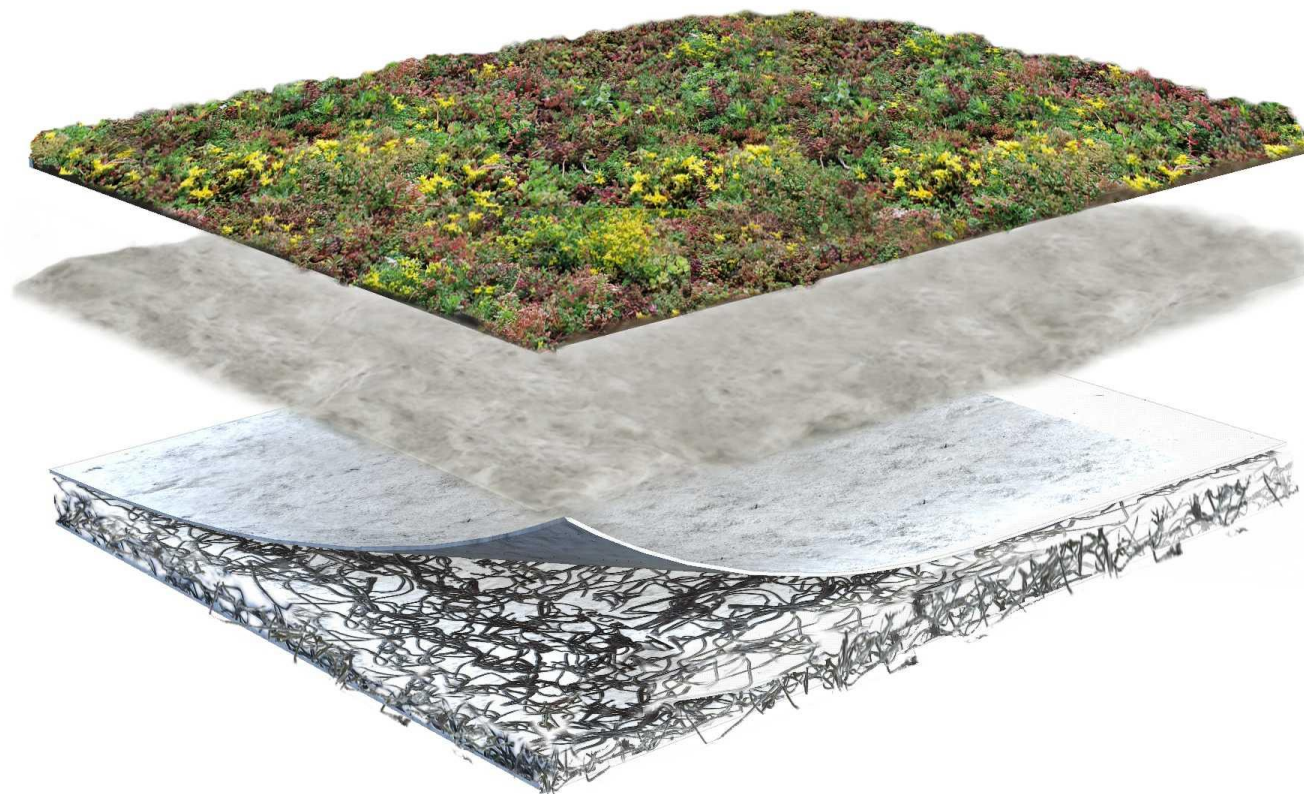

**B** **A** **B** **Y** **L** **O** **N**

daken

duurzame dakprojecten

De transitie naar circulaire en biobased groendaken

Sedum

Substraatlaag (zand, grond  
en lava)

● Filterlaag

● Drainage

● Beschermingslaag

● Wortelwerende laag

Sedum

● Substraatrol

● Filterlaag

● Drainage

● (Beschermingslaag)

● Wortelwerende laag

A wooden signpost with two arrows pointing in opposite directions, labeled 'OLD WAY' and 'NEW WAY'. The signpost is made of light-colored wood and is mounted on a vertical wooden post. The background is a clear blue sky with some light clouds.