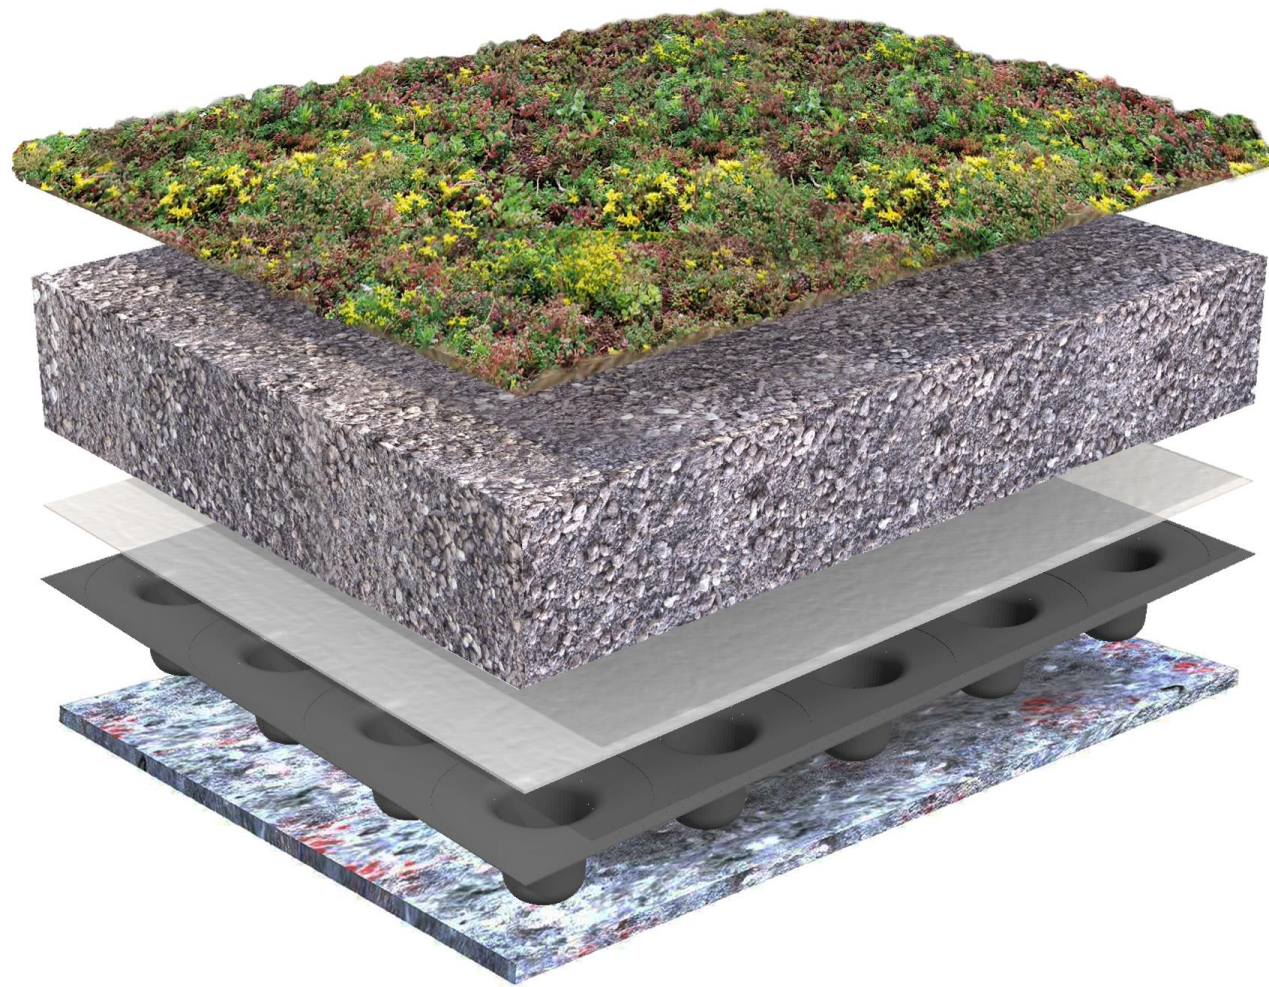

**B** **A** **B** **Y** **L** **O** **N**

daken

duurzame dakprojecten

De transitie naar circulaire en biobased groendaken

Sedum

Substraatlaag (zand, grond  
en lava)

● Filterlaag

● Drainage

● Beschermingslaag

● Wortelwerende laag

Sedum

● Substraatrol

● Filterlaag

● Drainage

● (Beschermingslaag)

● Wortelwerende laag

A wooden signpost with two arrows pointing in opposite directions, labeled 'OLD WAY' and 'NEW WAY'. The signpost is made of light-colored wood and is mounted on a vertical wooden post. The background is a clear blue sky with some light clouds.